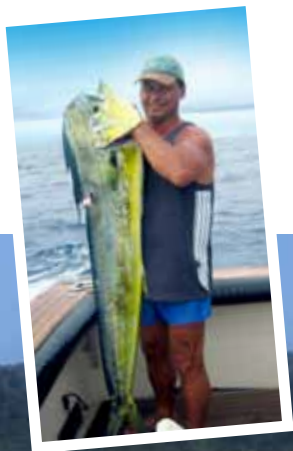

# Why Wait?

Come fishing on "Dorado"

Mitch Clement

P: (678) 7739539

E: [mitch@melebeach.com.vu](mailto:mitch@melebeach.com.vu)

2 hour harbour cruise  
and fishing                      A\$250 / VUV25,000

4 hours fishing                      A\$400 / VUV40,000

6 hours fishing                      A\$550 / VUV55,000

8 hours fishing                      A\$700 / VUV70,000

Fishing on a 6.7m Stabicraft includes up to four anglers/passengers.

All Shimano fishing rods and reels.